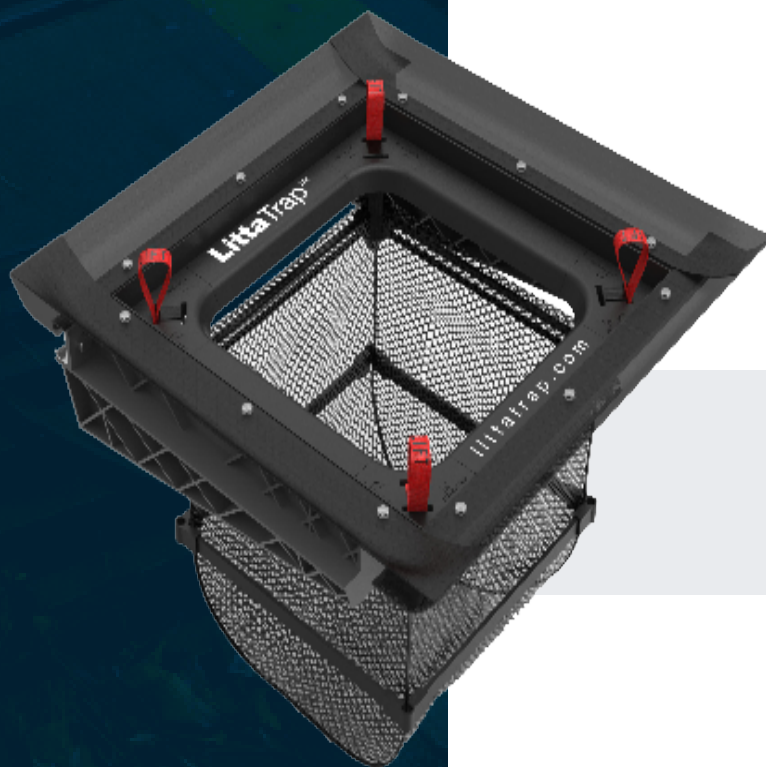

» **THE LEADING
CATCH BASIN INSERT
TECHNOLOGY**

» **ENVIROPOD™ HAS
OVER 25 YEARS
OF DEVELOPING
AT-SOURCE
TREATMENT**

» **OVER 50,000
ENVIROPOD™
INSTALLATIONS
WORLDWIDE**

» **IMPLEMENTED BY
MUNICIPALITIES AND
BUSINESSES**

With improvements over the last 25 years the EnviroPod™ LittaTrap™ catch basin treatment system is one of the world's best.

The intuitive and adaptive design allows easy install and operation in all forms of stormwater catch basin infrastructure. The design maximizes hydraulic conductivity and storage volume.

- » **EASY INSTALLATION** with fewer parts and a lighter frame, the installation process is quicker and saves you time on site
- » **FLEXIBILITY** The flexible design allows the system to be easily adjusted to fit any catch basin configurations
- » **SEAL AND ADAPTOR KITS** for irregular sized and manhole catchbasins
- » **HAND MAINTENANCE**
The LittaTrap™ can be maintained quickly and easily by hand or by vacuum truck
- » **THIRD PARTY TESTED** and hydraulically engineered
- » **LIGHTWEIGHT & DURABLE**
The lightweight yet durable design of the LittaTrap™ is a safer and a longer lasting product than the alternatives
- » **MULTIPLE CONFIGURATIONS**
Multiple configurations available; Manhole, Curb and Grate Inlet available. Contact us to start your project today.

1 Lift

Lift the LittaTrap™ out of the catch basin using the LIFT handles.

2 Tip

Tip the contents out of LittaTrap™ into suitable receptacle for contents.

3 Reuse

Reuse the LittaTrap™ by placing securely back into the surrounding frame and seal, and close grate.