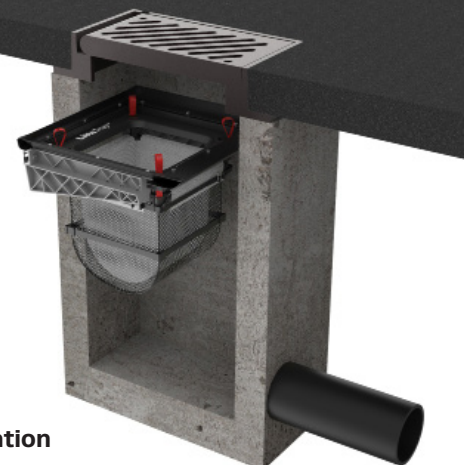

With improvements over the last 25 years the EnviroPod™ LittaTrap™ catch basin treatment system is one of the world's best.

The intuitive and adaptive design allows easy install and operation in all forms of stormwater catch basin infrastructure. The design maximizes hydraulic conductivity and storage volume.

- » **EASY INSTALLATION** with fewer parts and a lighter frame, the installation process is quicker and saves you time on site
- » **FLEXIBILITY** The flexible design allows the system to be easily adjusted to fit any catch basin configurations
- » **SEAL AND ADAPTOR KITS** for irregular sized and manhole catchbasins
- » **HAND MAINTENANCE**
The LittaTrap™ can be maintained quickly and easily by hand or by vacuum truck
- » **THIRD PARTY TESTED** and hydraulically engineered
- » **LIGHTWEIGHT & DURABLE**
The lightweight yet durable design of the LittaTrap™ is a safer and a longer lasting product than the alternatives
- » **MULTIPLE CONFIGURATIONS**
Multiple configurations available; Manhole, Curb and Grate Inlet available. Contact us to start your project today.

1 Lift

Lift the LittaTrap™ out of the catch basin using the LIFT handles.

2 Tip

Tip the contents out of LittaTrap™ into suitable receptacle for contents.

3 Reuse

Reuse the LittaTrap™ by placing securely back into the surrounding frame and seal, and close grate.

INSTALLATION - CURB INLET AND GRATE INLET

Scan QR code to download installation manual or go to:

www.enviropod.com/resources/installation

Captured trash from one LittaTrap™

FOR TECHNICAL SUPPORT, PRICING, AND AVAILABILITY, CONTACT BRENTWOOD STORMTANK: