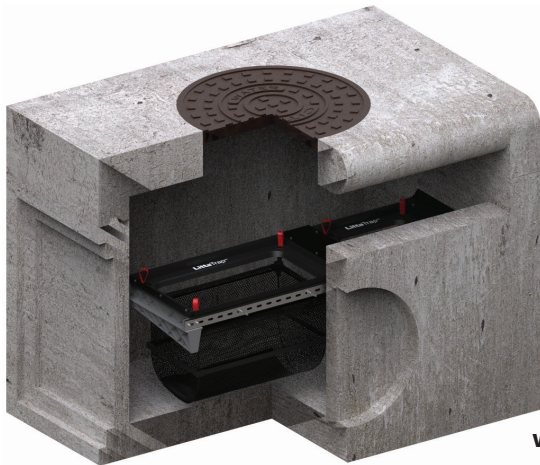

INSTALLATION - CURB INLET AND GRATE INLET